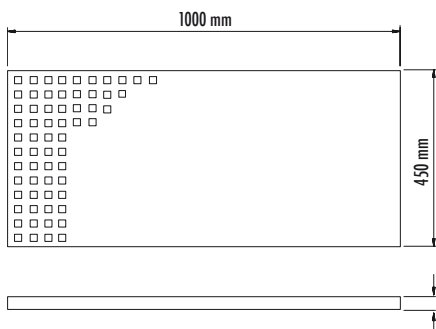

PANNELLO ESPOSITORE A MURO | WALL TOOL PANEL Art. 300

Art. 300
Pannello espositore a muro

Wall tool panel

Caratteristiche tecniche Technical specifications	300
Materiale, Row Material	ferro, iron
Peso, Weight	Kg 6,8

Tool trolley
The accessories shown in the picture are NOT included in the delivery of the trolley ref.

Caratteristiche tecniche Technical specifications		301
Materiale, Row Material		ferro, iron
Peso, Weight	Kg	38
Ruote, Wheels	pz	4