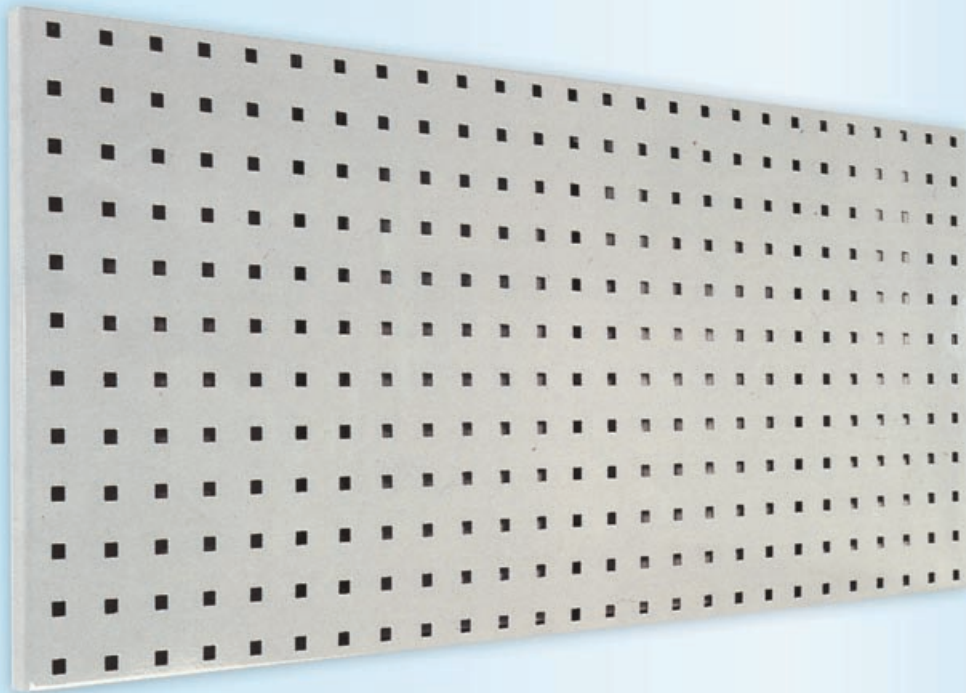

PANNELLO ESPOSITORE A MURO | WALL TOOL PANEL Art. 300

Art. 300
Pannello espositore a muro

Wall tool panel

Caratteristiche tecniche Technical specifications	300
Materiale, Row Material	ferro, iron
Peso, Weight	Kg 6,8

Tool trolley
The accessories shown in the picture are NOT included in the delivery of the trolley ref.

Caratteristiche tecniche Technical specifications		301
Materiale, Row Material		ferro, iron
Peso, Weight	Kg	38
Ruote, Wheels	pz	4