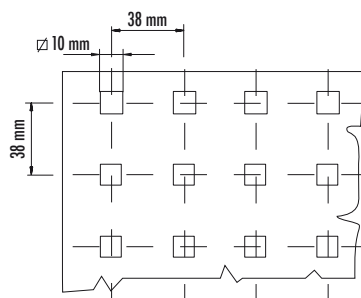

PANNELLO ESPOSITORE A MURO | WALL TOOL PANEL Art. 300

Art. 300
Pannello espositore a muro

Wall tool panel

Caratteristiche tecniche Technical specifications	300
Materiale, Row Material	ferro, iron
Peso, Weight	Kg 6,8

Tool trolley
The accessories shown in the picture are NOT included in the delivery of the trolley ref.

Caratteristiche tecniche Technical specifications		301
Materiale, Row Material		ferro, iron
Peso, Weight	Kg	38
Ruote, Wheels	pz	4